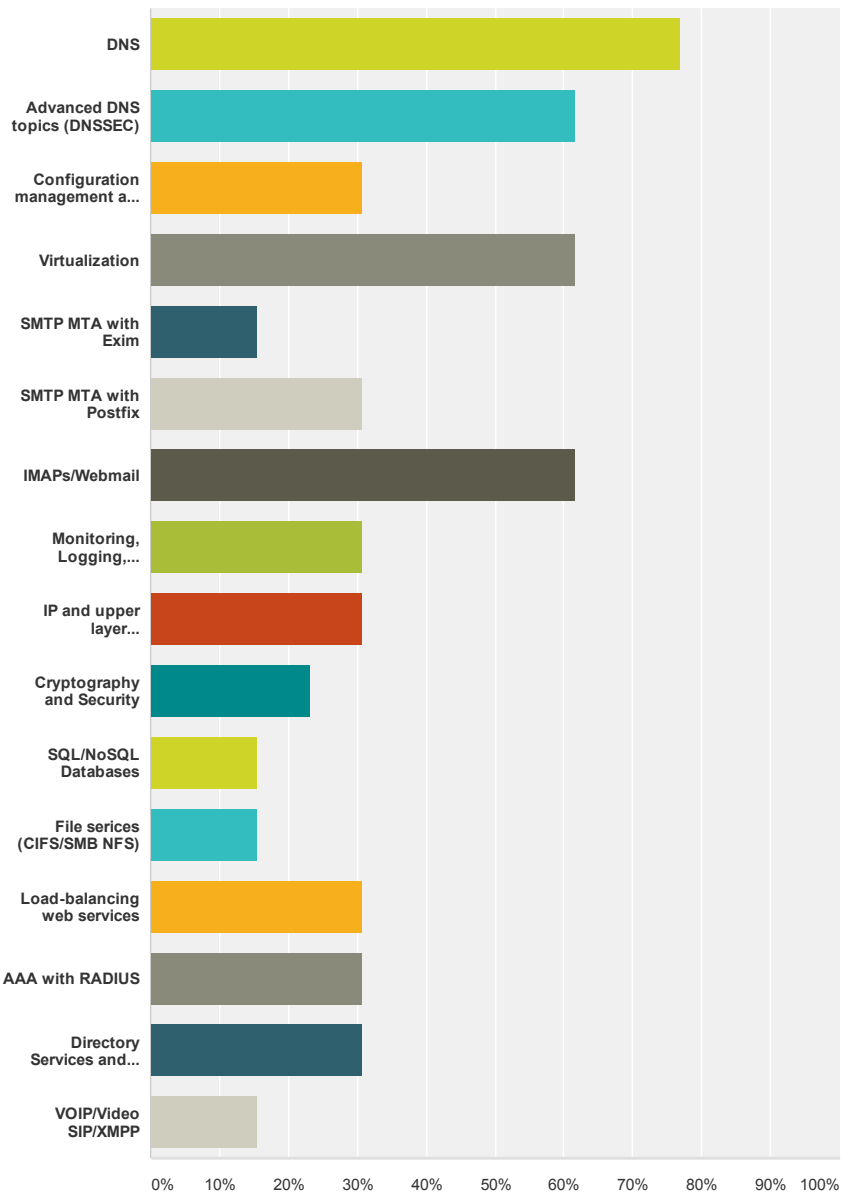

Export All Share All

Question Summaries Data Trends Individual Responses

PAGE 1

Q1

Customize Export

Which server operating system are you most interested in?

Answered: 13 Skipped: 0

| Answer Choices             | Responses |
|----------------------------|-----------|
| Windows Server             | 7.69% 1   |
| Linux RedHat/CentOS/Fedora | 30.77% 4  |
| FreeBSD                    | 23.08% 3  |
| Linux Debian/Ubuntu        | 38.46% 5  |
| Total                      | 13        |

Q2

Customize Export

Which topics should we prioritize for this workshop? (select 6 topics)

Answered: 13 Skipped: 0

| Answer Choices   | Responses |
|--|-----------|
| ▼ DNS  | 76.92% 10 |
| ▼ Advanced DNS topics (DNSSEC)   | 61.54% 8  |
| ▼ Configuration management and distribution (puppet/ansible/chef)          | 30.77% 4  |
| ▼ Virtualization   | 61.54% 8  |
| ▼ SMTP MTA with Exim   | 15.38% 2  |
| ▼ SMTP MTA with Postfix  | 30.77% 4  |
| ▼ IMAPs/Webmail  | 61.54% 8  |
| ▼ Monitoring, Logging, Instrumentation                                     | 30.77% 4  |
| ▼ IP and upper layer exploration/security (NMAP, Tcpdump, firewall policy) | 30.77% 4  |
| ▼ Cryptography and Security  | 23.08% 3  |
| ▼ SQL/NoSQL Databases  | 15.38% 2  |
| ▼ File serices (CIFS/SMB NFS)  | 15.38% 2  |
| ▼ Load-balancing web services  | 30.77% 4  |
| ▼ AAA with RADIUS  | 30.77% 4  |
| ▼ Directory Services and Authentication with LDAP                          | 30.77% 4  |
| ▼ VOIP/Video SIP/XMPP  | 15.38% 2  |