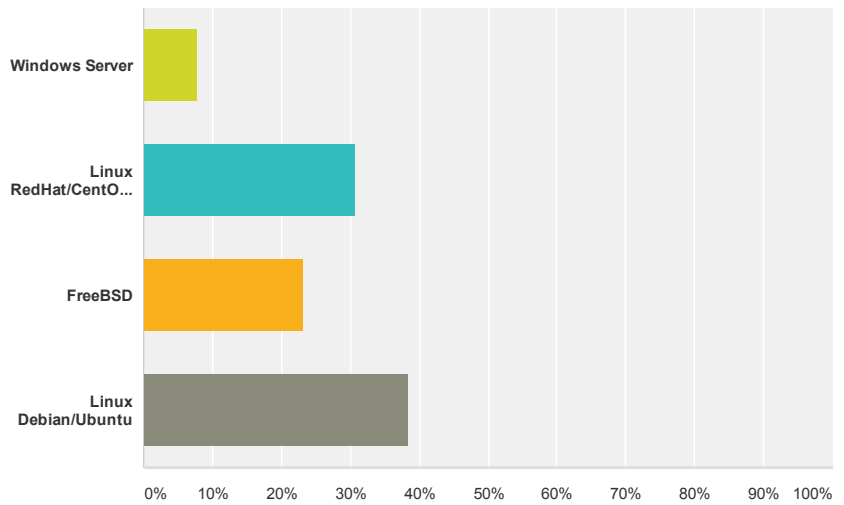

Export All Share All

Question Summaries Data Trends Individual Responses

PAGE 1

Q1

Customize Export

Which server operating system are you most interested in?

Answered: 13 Skipped: 0

| Answer Choices             | Responses |
|----------------------------|-----------|
| Windows Server             | 7.69% 1   |
| Linux RedHat/CentOS/Fedora | 30.77% 4  |
| FreeBSD                    | 23.08% 3  |
| Linux Debian/Ubuntu        | 38.46% 5  |
| Total                      | 13        |